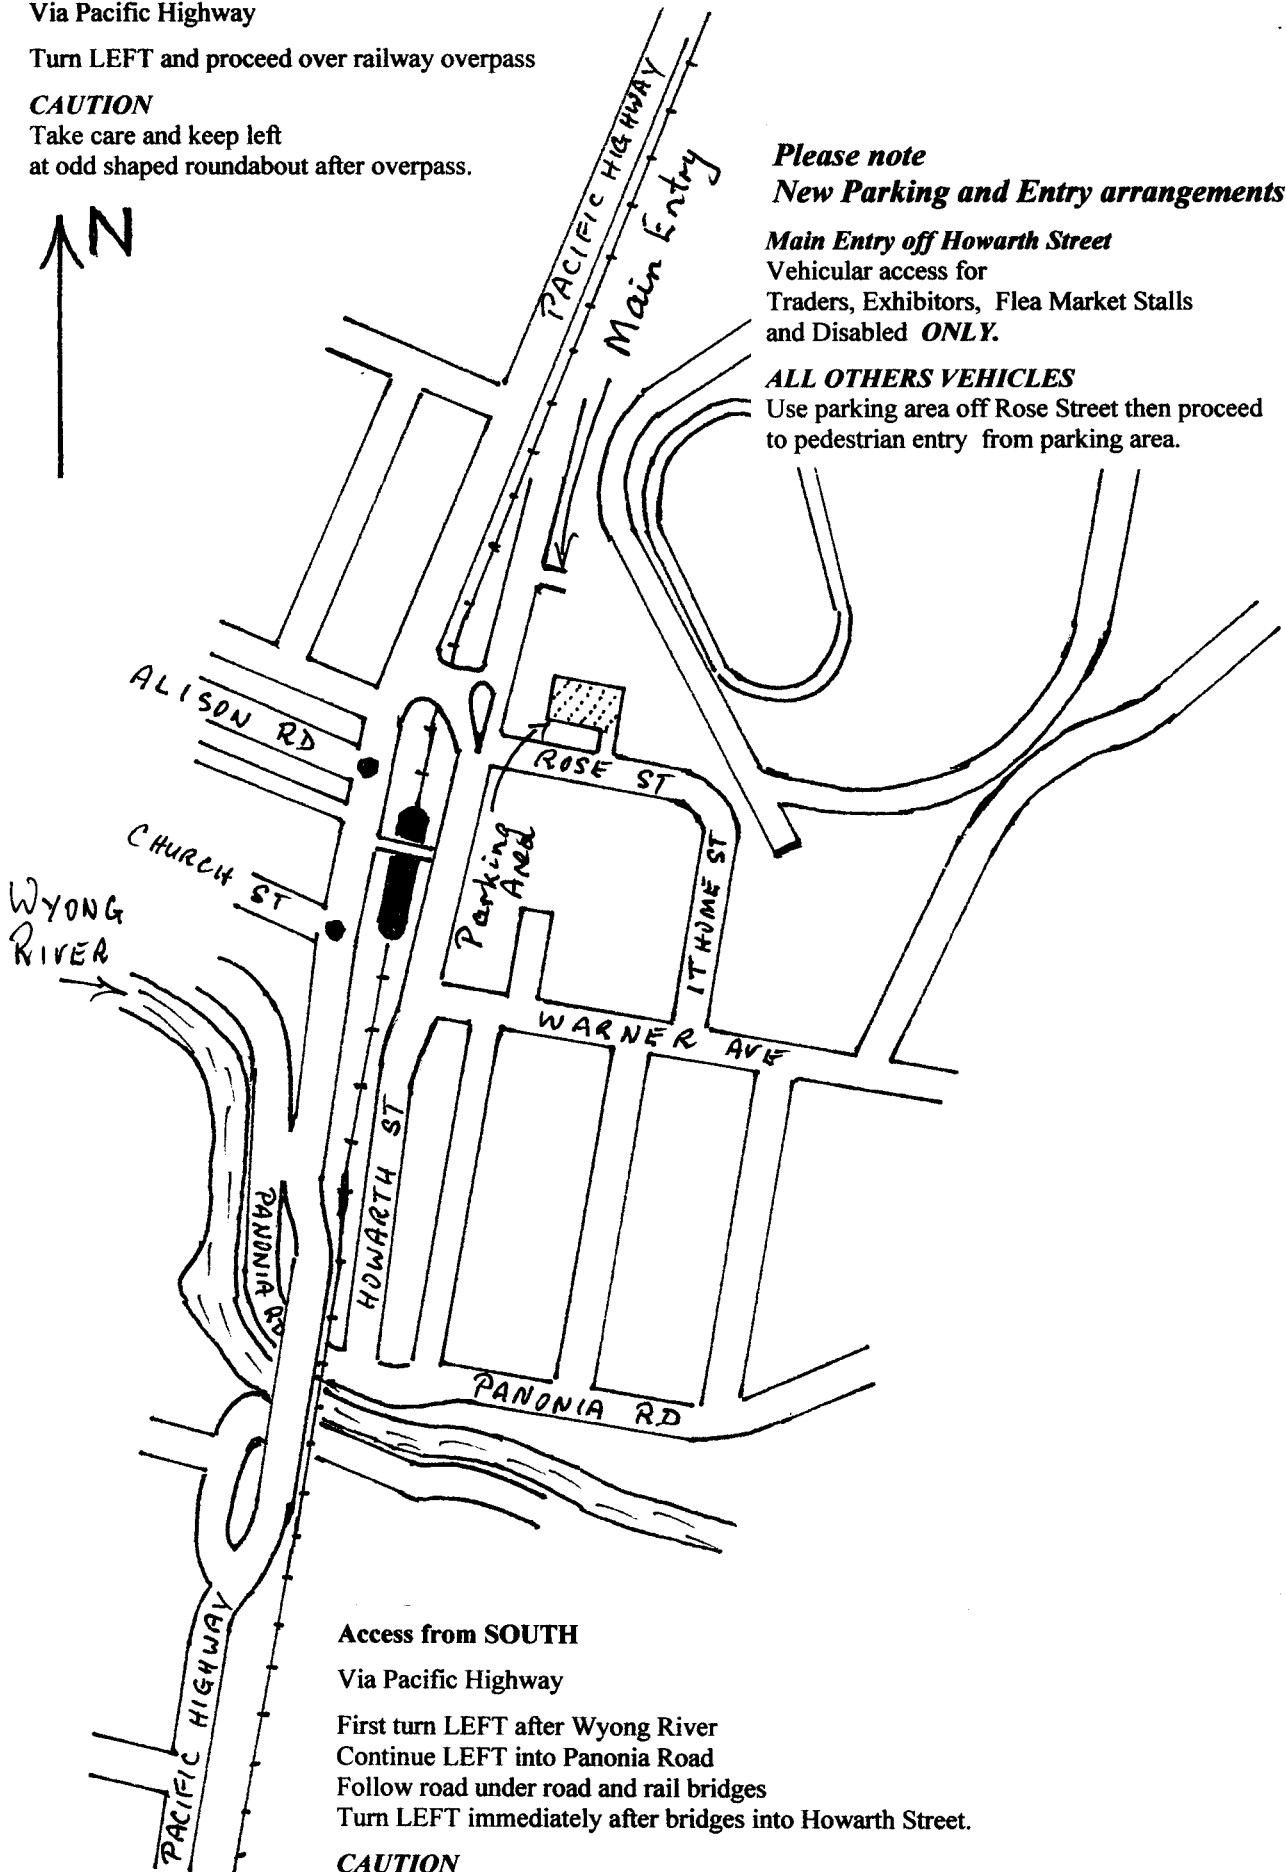

Access from NORTH

Via Pacific Highway

Turn LEFT and proceed over railway overpass

CAUTION

Take care and keep left
at odd shaped roundabout after overpass.

Please note

New Parking and Entry arrangements

Main Entry off Howarth Street

Vehicular access for
Traders, Exhibitors, Flea Market Stalls
and Disabled **ONLY**.

ALL OTHERS VEHICLES

Use parking area off Rose Street then proceed
to pedestrian entry from parking area.

Access from SOUTH

Via Pacific Highway

First turn LEFT after Wyong River

Continue LEFT into Panonia Road

Follow road under road and rail bridges

Turn LEFT immediately after bridges into Howarth Street.

CAUTION

Take care and keep left

at odd shaped roundabout at Rose Street.

NO RIGHT TURN into Rose Street